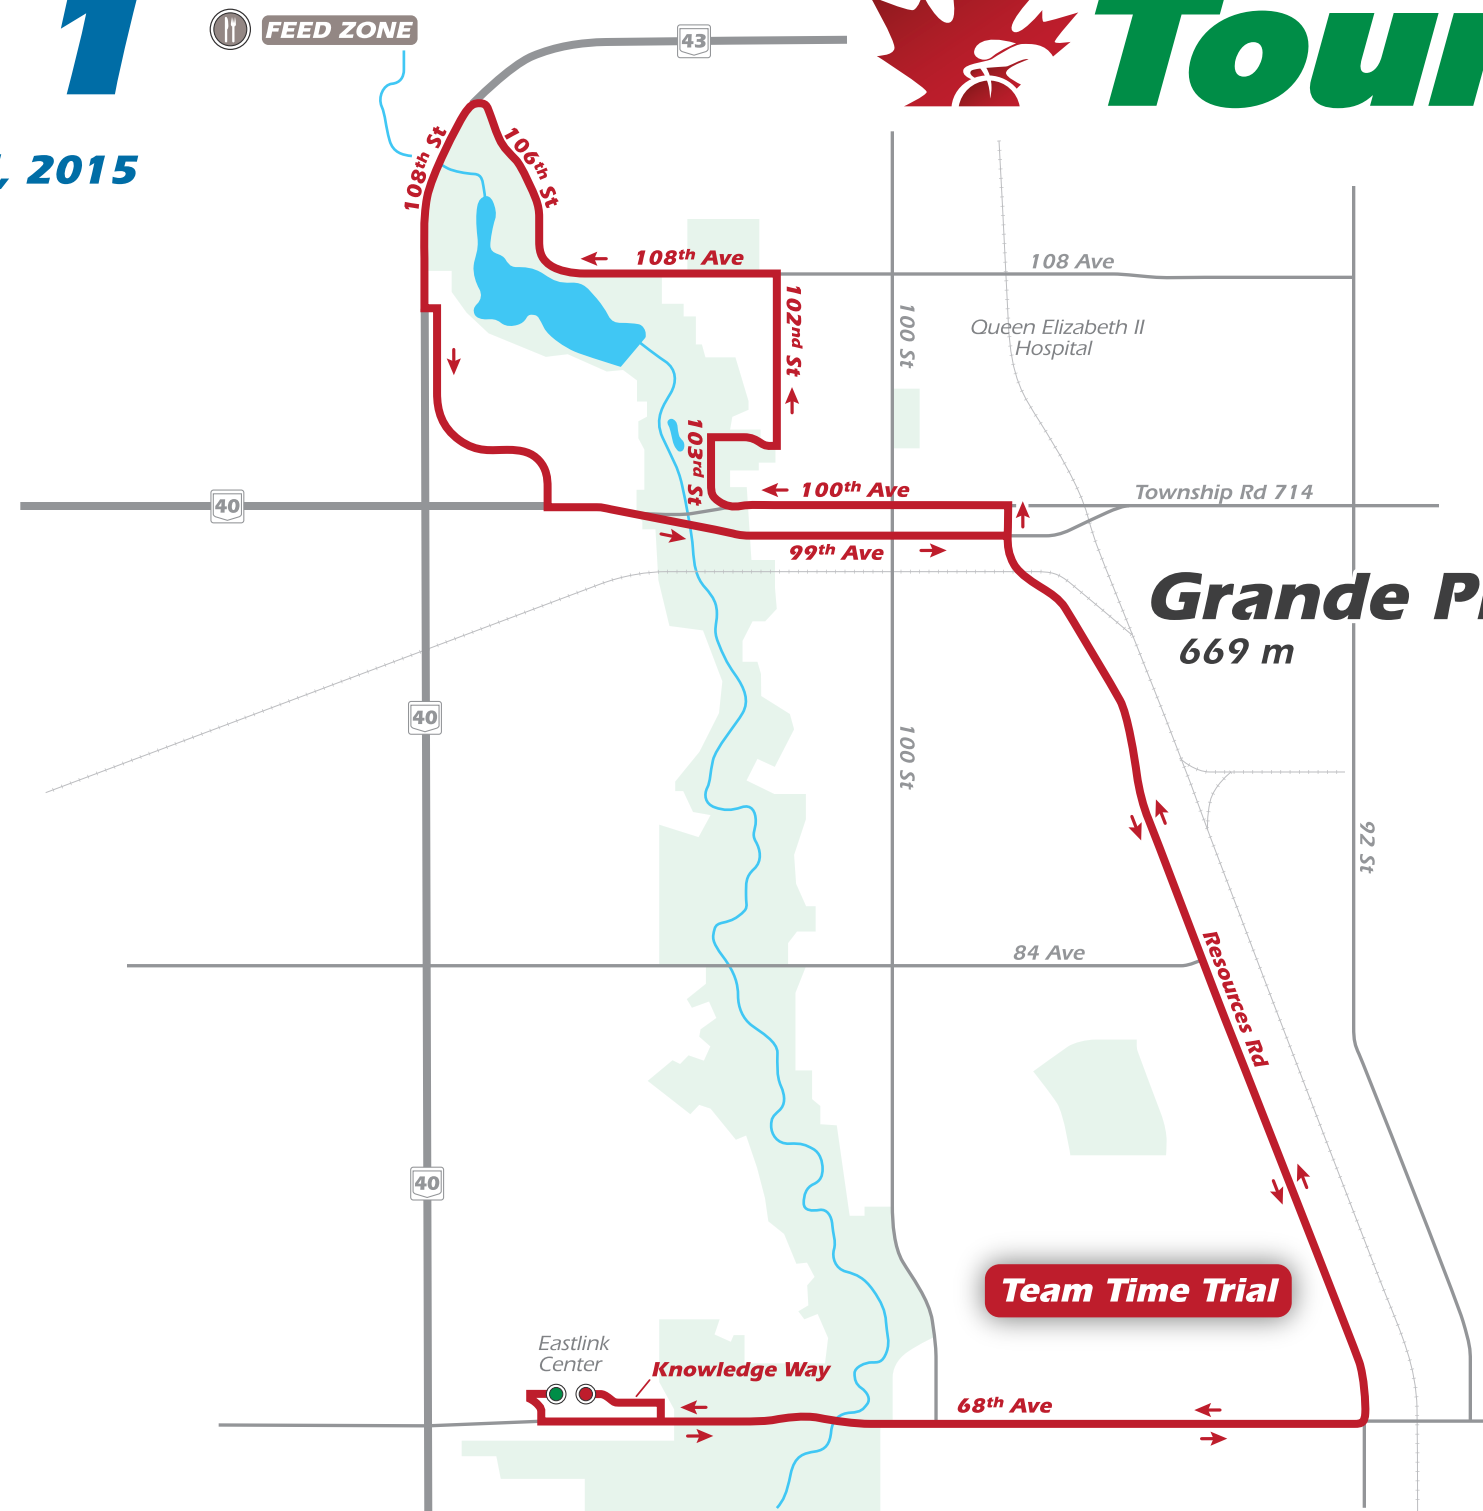

Stage 1

Wednesday, September 2nd, 2015

Presented by **ATB Financial**

LEGEND

- Course —
- Course Direction ←
- Start ●
- Finish ●
- Trans-Canada Highway
- Provincial Highway
- Major Road —
- Feed Zone

19.6 Kilometres / 12.2 Miles

Grande Prairie Team Time Trial